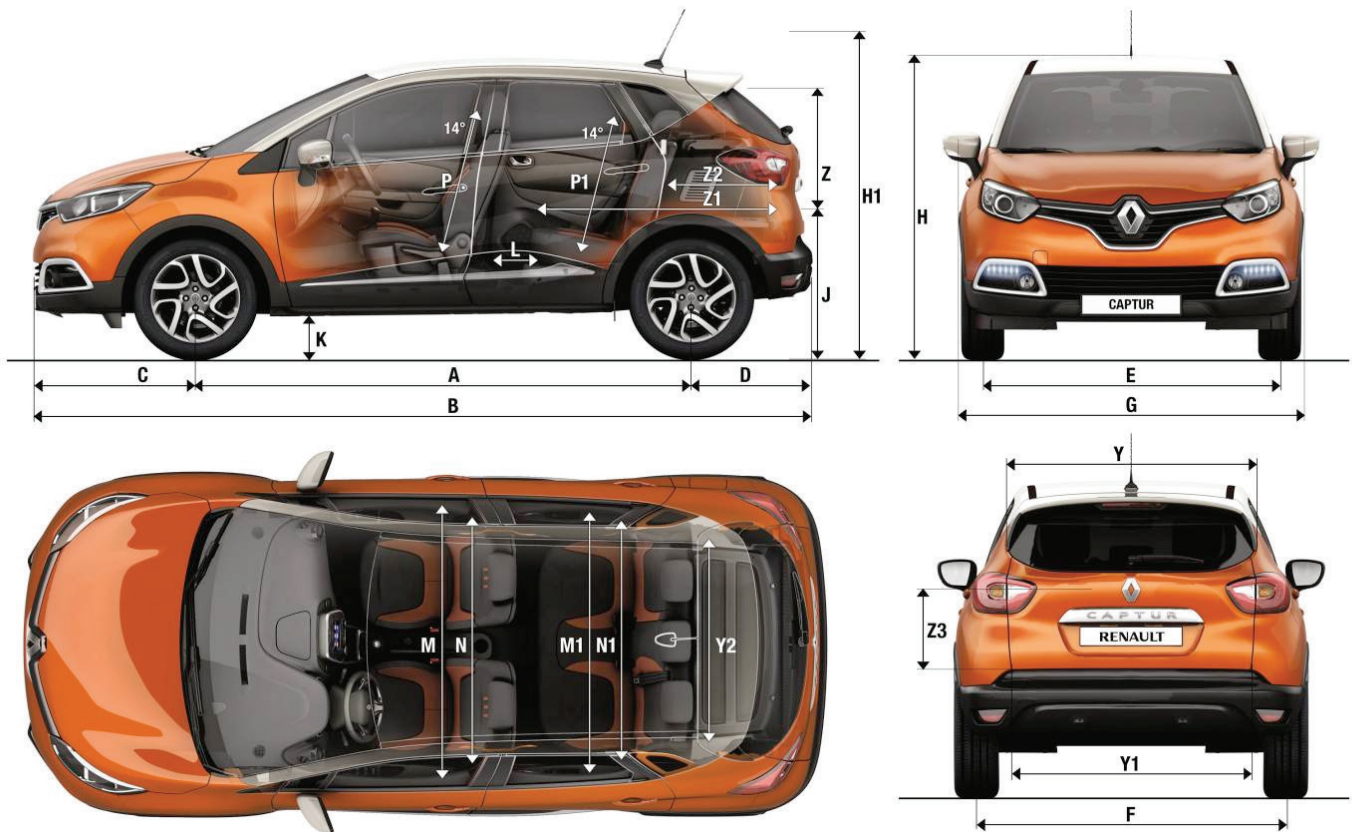

DRIVE THE CHANGE

DIMENSIONS
CAPTUR

VOLUME (litres)

Up to parcel shelf (min / max) – including under boot floor storage	377 / 455
Maximum boot volume with rear seats folded and up to roof	1 235

DIMENSIONS (mm)

A	Wheelbase	2 606
B	Overall length	4 122
C	Front overhang	866
D	Rear overhang	650
E	Front track	1 531
F	Rear track	1 516
G	Overall width without door mirrors	1 778
H	Overall height	1 566
H1	Overall height with tailgate open	1 920
J	Unladen boot still height	723
K	Ground clearance	170
L	Rear knee room	215
M	Front elbow room	1 380
M1	Rear elbow room	1 370
N	Front shoulder room	1 386
N1	Rear shoulder room	1 330
P	Front headroom measured at 14°	905
P1	Rear headroom measured at 14°	860
Y	- Upper boot aperture width	940
	- Maximum boot aperture width	1 010
Y1	Lower boot aperture width	983
Y2	Inside width between wheel arches	990
Z	Height of rear opening	685
Z1	Maximum load length (rear seats folded)	1 388
Z2	Load length behind rear seats (rear bench frontward / rearward)	884 / 724
Z3	Height up to parcel shelf	595