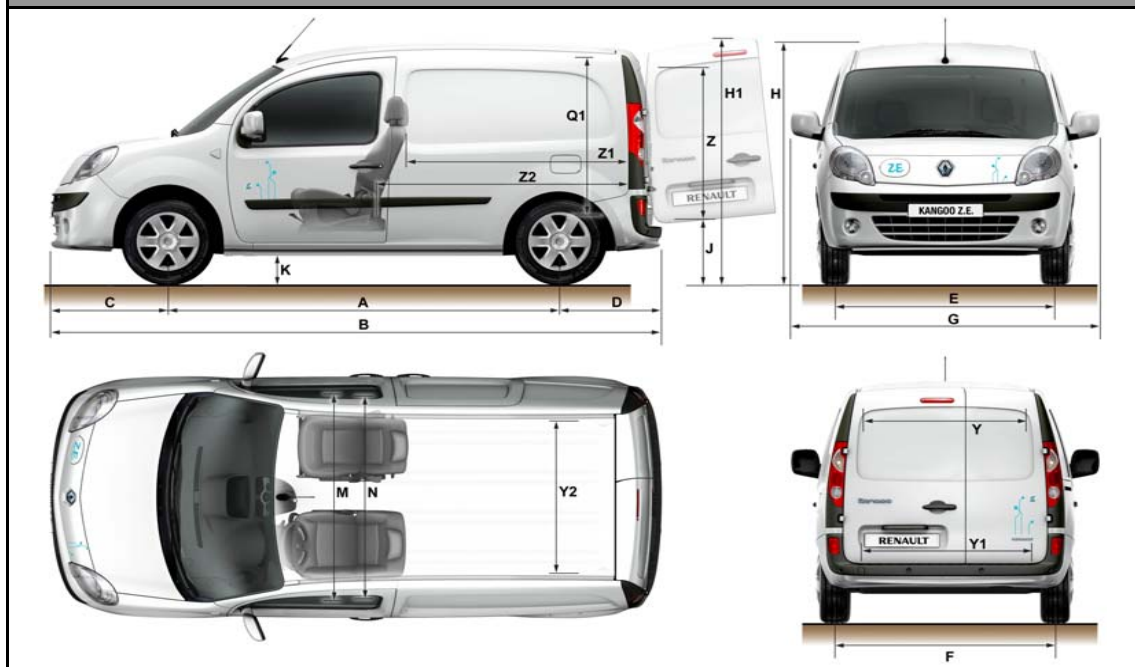

KANGOO Z.E. : DIMENSIONS

	Kangoo Van Z.E.	Kangoo Van Maxi Z.E.	Kangoo Van Maxi Crew Van Z.E.
Payload	650 kg	650 kg	650 kg
Load volume / with folded seats	3,0 / 3,5	4,0m³ to 4,6m³	1,3m³ to 3,4m³
A - Wheelbase	2,697	3,081	3,081
B - Overall length	4,213	4,597	4,597
C - Front overhang	807	807	807
D - Rear overhang	709	709	709
E- Front track width	1,521	1,521	1,521
F- Rear track width	1,533	1,533	1,533
G- Overall width (without mirrors)	1,829	1,829	1,829
G1- Overall width (with mirrors)	2,133	2,133	2,133
H- Unladen height	1,805 to 1,844	1810 to 1836	1802 to 1826
H1- Height with opened rear doors	1,872 to 1,934	1893 to 1920	1878 to 1902
J- Load sill Height	588 to 609	575 to 601	563 to 586
K- Ground Clearance (unladen)	184 to 210	184 to 210	184 to 210
K1- Ground clearance (laden)	153 to 172	153 to 171	153 to 172
M- Elbow room	1,510	1,510	1510 / 1539
N- Front interior width	1,464	1,462	1462 / 1511
Q1- Rear interior height	1,188	1,252	1,154
Y- Rear width- top	1,141	1,141	1,141
Y1- Rear width-bottom	1,223	1,219	1,219
Y2- Width between wheel arches	1,218	1,218	1,145
Z- Loading height	1,130	1,129	1,129
Z1-Loading length	1,476	1,860	1,008
Z2- Loading length at floor	1,731 / 2,502	2115 / 2886	1328 / 2210