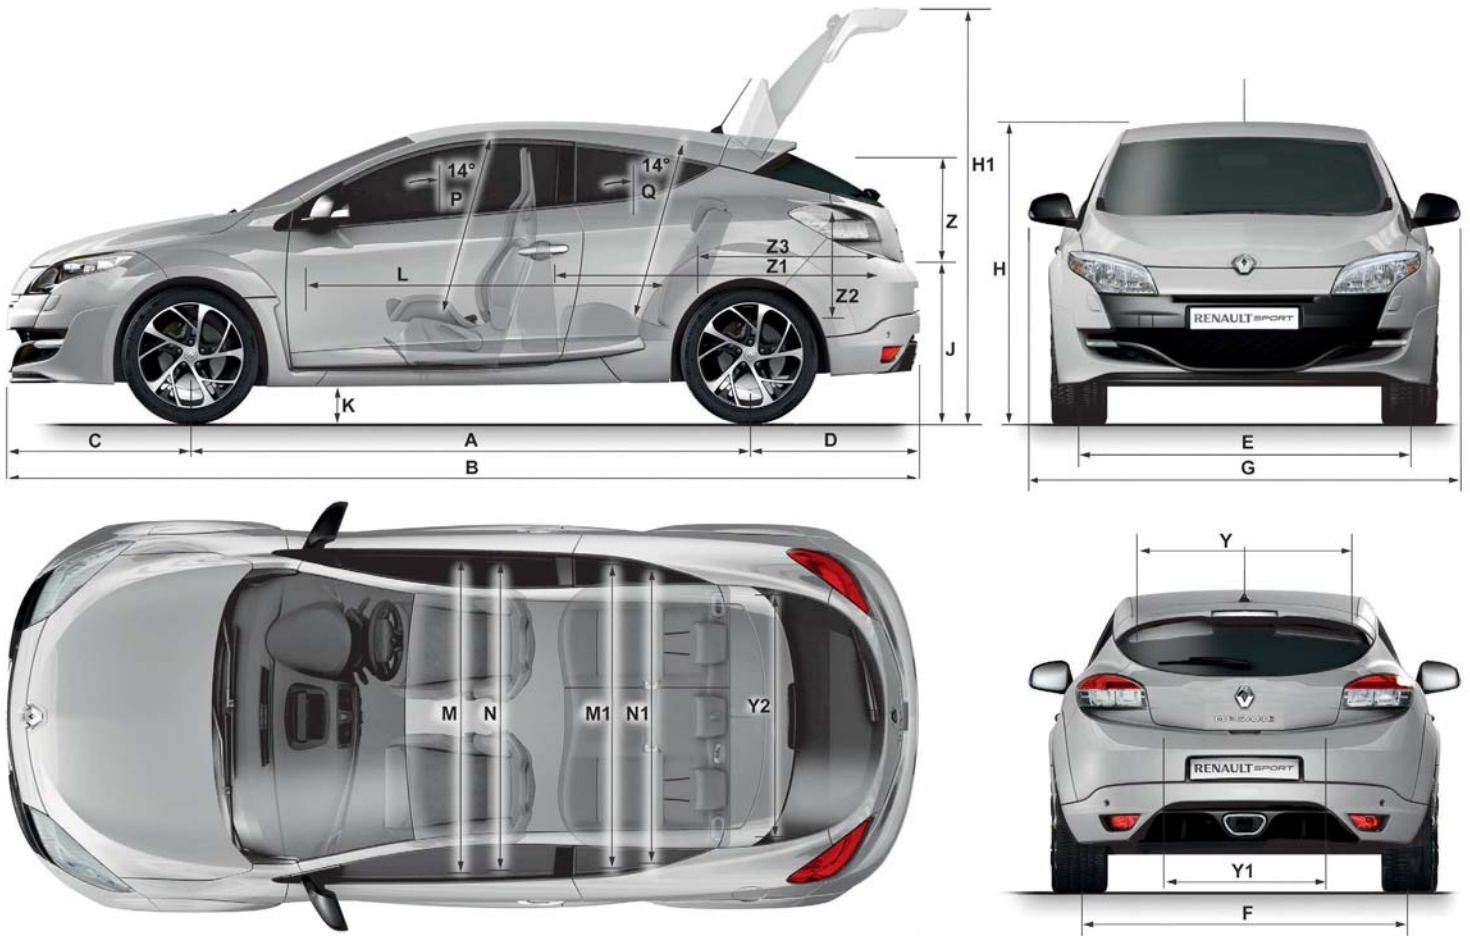

DRIVE THE CHANGE

DIMENSIONS MEGANE RENAULTSPORT 265

MEGANE RENAULTSPORT 265 DIMENSIONS

Boot volume (dm³ standard ISO)

minimum / + stowage under boot-floor	344 / + 33
maximum up to first-row seats and up to roof	991

DIMENSIONS (mm)

A Wheelbase	2,636
B Overall length	4,299
C Front overhang	860
D Rear overhang	803
E Front track	1,588
F Rear track	1,545
G Overall width without door mirrors / with door mirrors	1,848 / 2,037
H Overall height	1,435
H1 Unladen height with hatch open	1,990
J Unladen sill height	830
K Ground clearance	120
L Cabin length	1,702
M Front elbow room	1,480
M1 Rear elbow room	1,400
N Front shoulder room	1,420
N1 Rear shoulder room	1,266
P Front headroom measured at 14°	873
Q Rear headroom measured at 14°	832
Q1 Rear headroom (perpendicular to centre-line of rear wheels)	750
Y Upper boot aperture width / max	940 / 980
Y1 Lower boot aperture width	760
Y2 Inside width between wheel arches	1,152
Z Height of rear opening	463
Z1 Maximum loading length	1,550
Z2 Height up to the parcel shelf	510
Z3 Load length behind rear bench seat	854