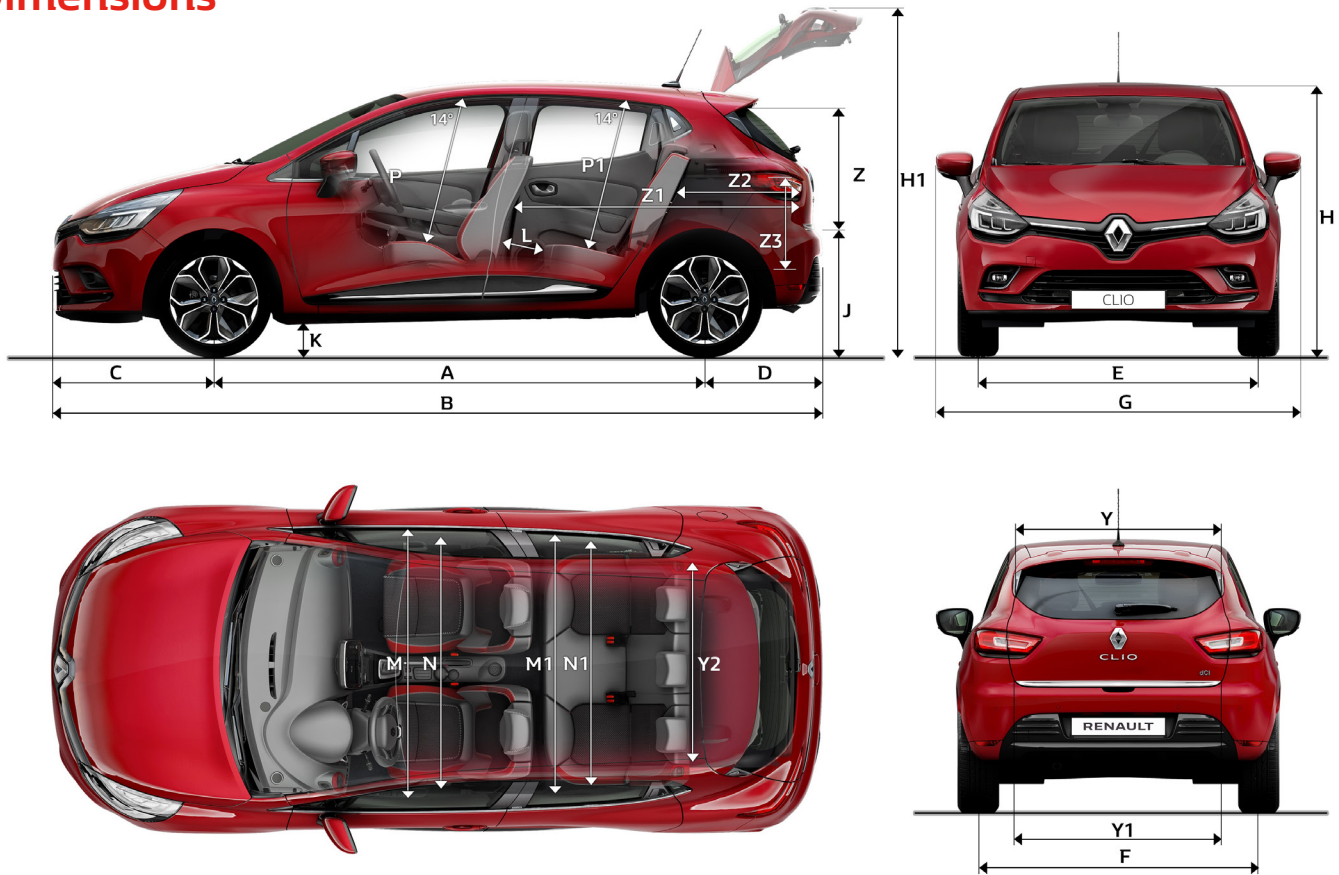

New Renault CLIO

Dimensions

DIMENSIONS (mm)

A	Wheelbase	2,589
B	Global length	4,062
C	Front overhang	851
D	Rear overhang	622
E	Front track ground	1,506
F	Rear track ground	1,506
G	Overall width / with unfolded mirrors	1,731 / 1,945
H	Unladen height	1,448
H1	Height of open tailgate	1,920
J	Trunk sill height	716
K	Ground clearance with passengers	120
L	Knee radius in 2 nd row	140
M	Front elbow room	1,363
M1	Rear elbow room	1,378
N	Front shoulder width	1,370
N1	Rear shoulder width	1,307
P	Headroom at 14° from 1 st row (front seats)	880
P1	Headroom at 14° from 2 nd row (rear seats)	847
Y	Upper trunk entrance width / Maximum trunk width	770 / 1,038
Y1	Lower trunk entrance width	905
Y2	Interior width between wheel arches	1,011
Z	Trunk entrance height	550
Z1	Maximum load length (from trunk door to folded rear seats)	1,388
Z2	Load length behind rear seats	649
Z3	Height up to parcel shelf	558
Trunk Capacity (L)*		300

*230L with Bose® audio system