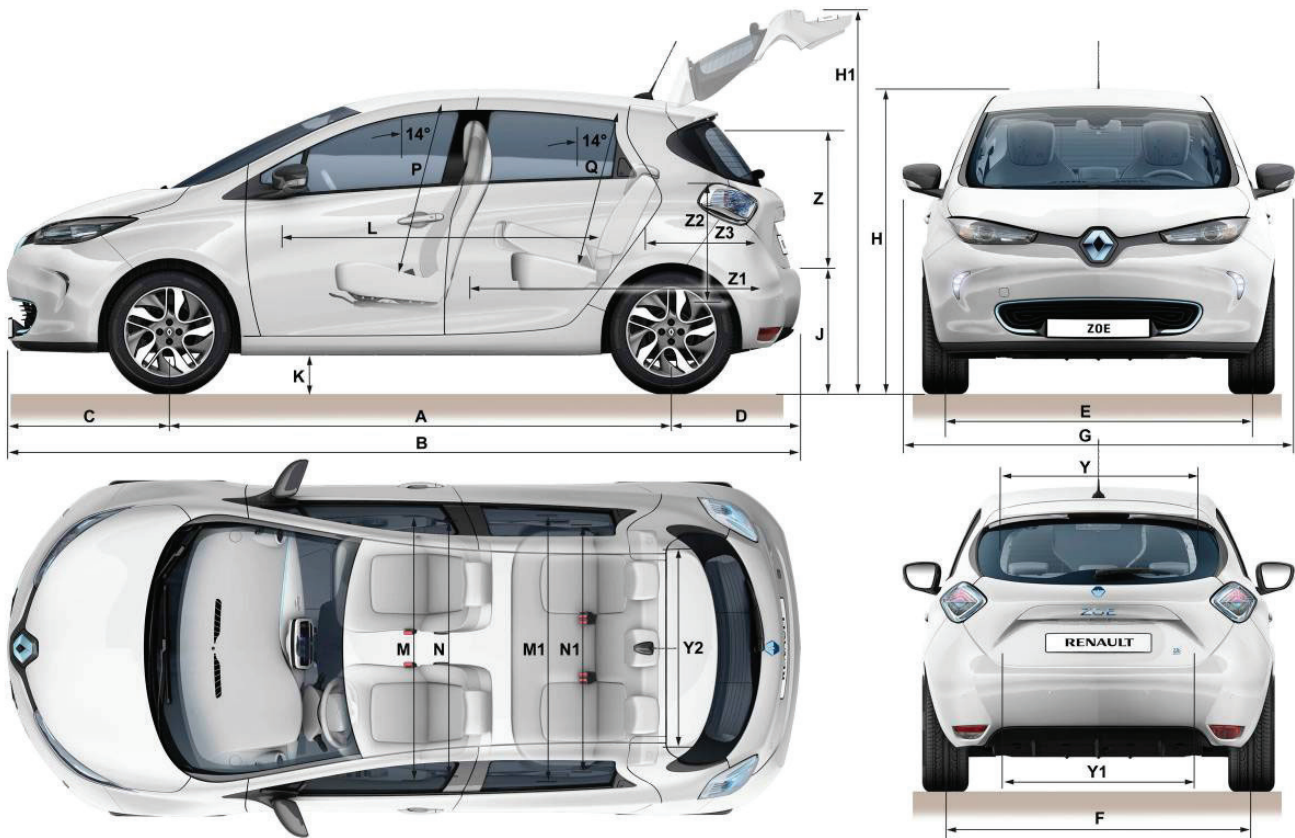

DRIVE THE CHANGE

**DIMENSIONS**  
**ZOE**

**BOOT VOLUME (litres)**

Under rear parcel shelf	338
Flat folded rear bench seat, up to roof	1 225

**PLAN COTE (mm)**

A	Wheelbase	2 588
B	Overall length	4 084
C	Front overhang	839
D	Rear overhang	657
E	Front track	1 511
F	Rear track	1 510
G	Overall width without door mirrors / with door mirrors	1 730 / 1 945
H	Overall height	1 562
H1	Unladen height with hatch open	2 028
J	Unladen still height	724
K	Ground clearance	120
L	Cabin length (rows 1 and 2)	1 678
M	Front elbow room	1 384
M1	Rear elbow room	1 390
N	Front shoulder room	1 365
N1	Rear shoulder room	1 320
P	Front headroom measured at 14°	904
Q	Rear headroom measured at 14°	826
Y1	Lower boot aperture width	899
Y2	Inside width between wheel arches	1 037
Z	Height of rear opening	685
Z1	Maximum load length, flat folded rear bench seat	1 426
Z2	Height up to the parcel shelf	622
Z3	Load length behind rear bench seat	580